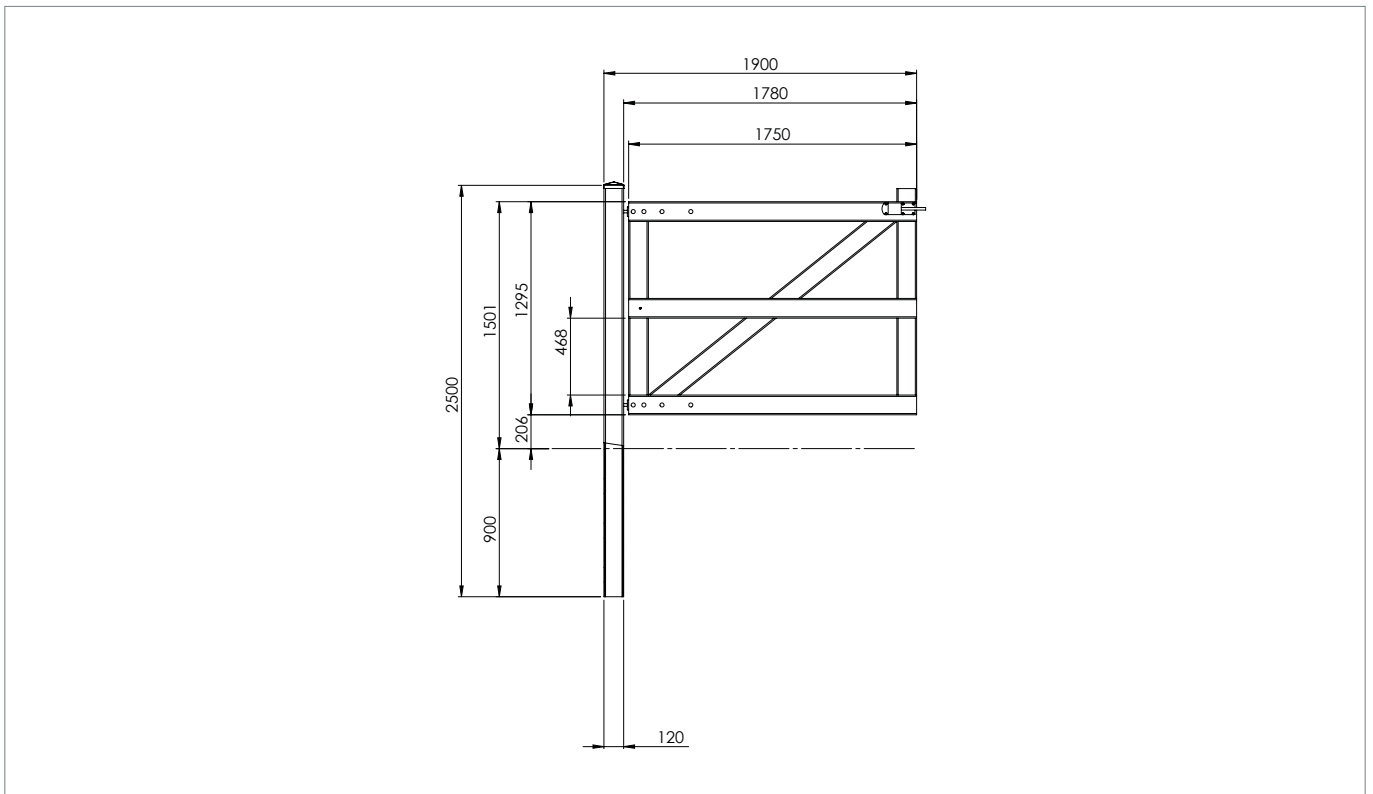

12 x 12 x 250 cm

Details Connector for Gate Post:

10 x 11 x 11 cm

Drilled, radius R10

Model:

Metal posts, galvanized and varnished

Connector enables gate post to be fixed onto the pasture system

Gate post is designed flexibly for 3 or 5 recesses

 Brown

 MADE IN GERMANY

HAHN
KUNSTSTOFFE

PASTURE DOUBLE FIELD GATE L = 360 CM FOR 3 OR 5 BARS

PASTURE SINGLE ACCESS GATE L = 178 CM FOR 3 OR 5 BARS

PASTURE DOOR SYSTEM L = 103 CM FOR 3 OR 5 RECESSES

CONNECTOR GATEPOST

SYSTEM COMPONENTS

Double field gate – 3 bar				
Colour	Length 1 (cm)	Length 2 (cm)	Weight (approx. kg)	Order No
■ Brown	384.0	360.0	187.0	KTB 002

Single access gate – 3 bar				
Colour	Length 1 (cm)	Length 2 (cm)	Weight (approx. kg)	Order No
■ Brown	115.0	103.0	78.0	KTB 006
■ Brown	190.0	178.0	88.0	KTB 004

Double field gate – 5 bar				
Colour	Length 1 (cm)	Length 2 (cm)	Weight (approx. kg)	Order No
■ Brown	384.0	360.0	214.0	KTB 001

Single access gate – 5 bar				
Colour	Length 1 (cm)	Length 2 (cm)	Weight (approx. kg)	Order No
■ Brown	115.0	103.0	86.0	KTB 005
■ Brown	190.0	178.0	100.0	KTB 003