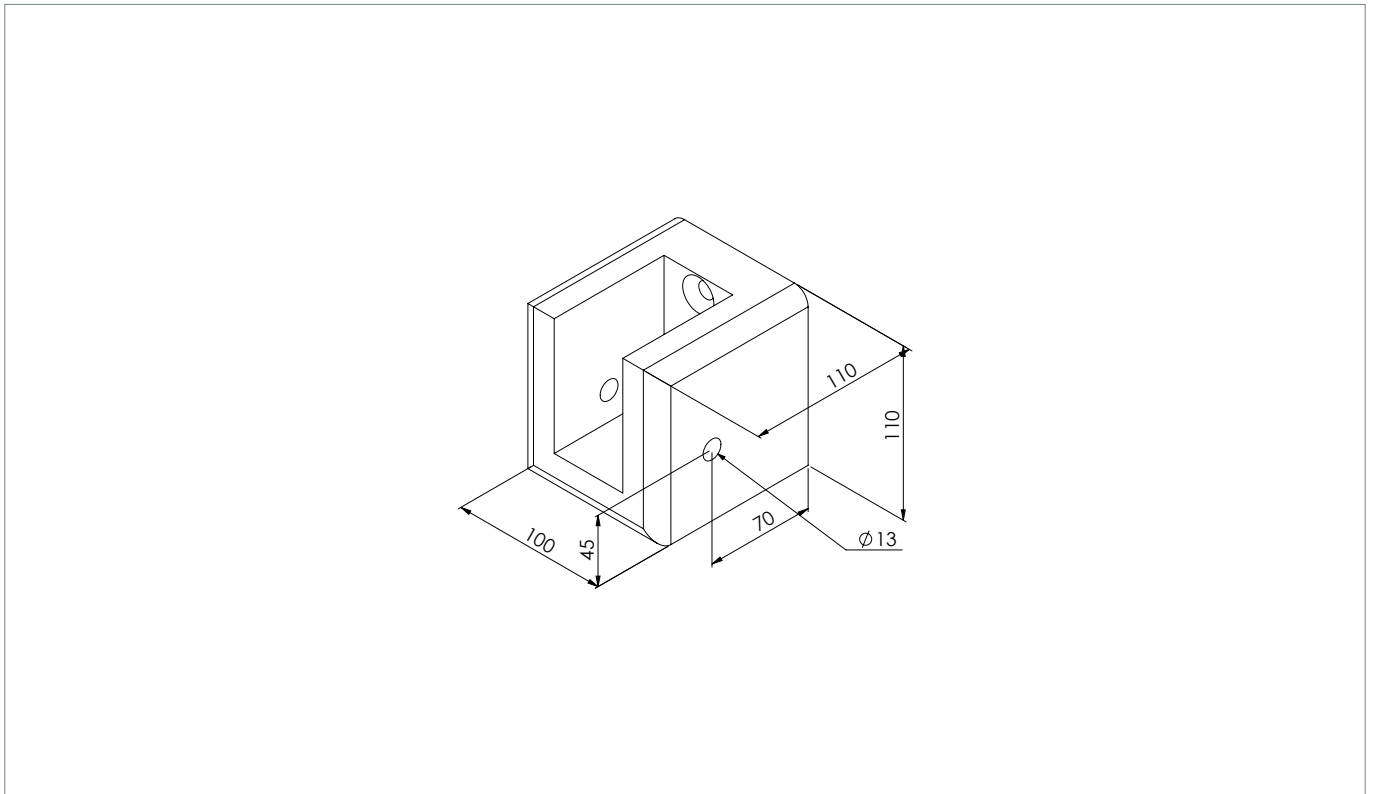

12 x 12 x 250 cm

Details Connector for Gate Post:

10 x 11 x 11 cm

Drilled, radius R10

Model:

Metal posts, galvanized and varnished

Connector enables gate post to be fixed onto the pasture system

Gate post is designed flexibly for 3 or 5 recesses

 Brown

 MADE IN GERMANY

HAHN
KUNSTSTOFFE

PASTURE DOUBLE FIELD GATE L = 360 CM FOR 3 OR 5 BARS

PASTURE SINGLE ACCESS GATE L = 178 CM FOR 3 OR 5 BARS

PASTURE DOOR SYSTEM L = 103 CM FOR 3 OR 5 RECESSES

CONNECTOR GATEPOST

SYSTEM COMPONENTS

Double field gate – 3 bar				
Colour	Length 1 (cm)	Length 2 (cm)	Weight (approx. kg)	Order No
■ Brown	384.0	360.0	187.0	KTB 002

Single access gate – 3 bar				
Colour	Length 1 (cm)	Length 2 (cm)	Weight (approx. kg)	Order No
■ Brown	115.0	103.0	78.0	KTB 006
■ Brown	190.0	178.0	88.0	KTB 004

Double field gate – 5 bar				
Colour	Length 1 (cm)	Length 2 (cm)	Weight (approx. kg)	Order No
■ Brown	384.0	360.0	214.0	KTB 001

Single access gate – 5 bar				
Colour	Length 1 (cm)	Length 2 (cm)	Weight (approx. kg)	Order No
■ Brown	115.0	103.0	86.0	KTB 005
■ Brown	190.0	178.0	100.0	KTB 003