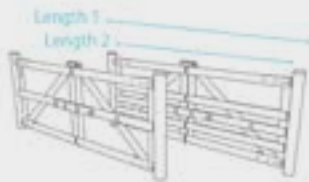

SYSTEM COMPONENTS

Double field gate – 3 bar				
Colour	Length 1 (cm)	Length 2 (cm)	Weight (approx. kg)	Order No
■ Brown	384.0	360.0	187.0	KTB 002

Single access gate – 3 bar				
Colour	Length 1 (cm)	Length 2 (cm)	Weight (approx. kg)	Order No
■ Brown	115.0	103.0	78.0	KTB 006
■ Brown	190.0	178.0	88.0	KTB 004

Double field gate – 5 bar				
Colour	Length 1 (cm)	Length 2 (cm)	Weight (approx. kg)	Order No
■ Brown	384.0	360.0	214.0	KTB 001

Single access gate – 5 bar				
Colour	Length 1 (cm)	Length 2 (cm)	Weight (approx. kg)	Order No
■ Brown	115.0	103.0	86.0	KTB 005
■ Brown	190.0	178.0	100.0	KTB 003

Connector gatepost				
Colour	Width (cm)	Length 2 (cm)	Weight (approx. kg)	Order No
■ Brown	10.0	11.0	0.8	KTB 101 111

Door wing arrives fully assembled. Delivery including Gate Post and Mounting material.

FURTHER DOCUMENTS AVAILABLE AT WWW.HANIT.DE

- » Assembly Instruction
- » General Material Information
- » General Processing Guidelines
- » Data Sheet Pasture Fence System