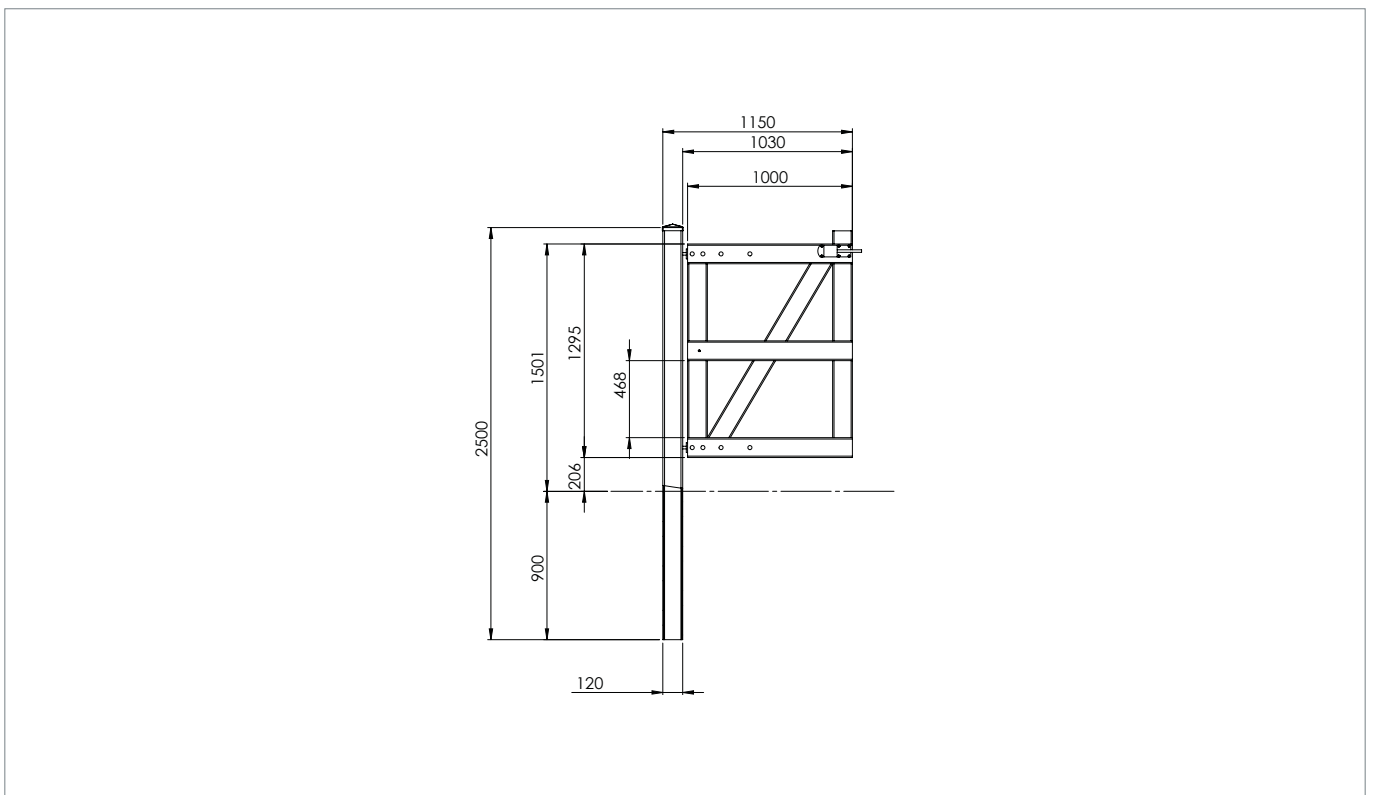

12 x 12 x 250 cm

Details Connector for Gate Post:

10 x 11 x 11 cm

Drilled, radius R10

Model:

Metal posts, galvanized and varnished

Connector enables gate post to be fixed onto the pasture system

Gate post is designed flexibly for 3 or 5 recesses

 Brown

 MADE IN GERMANY

HAHN
KUNSTSTOFFE

PASTURE DOUBLE FIELD GATE L = 360 CM FOR 3 OR 5 BARS

PASTURE SINGLE ACCESS GATE L = 178 CM FOR 3 OR 5 BARS

PASTURE DOOR SYSTEM L = 103 CM FOR 3 OR 5 RECESSES

CONNECTOR GATEPOST

SYSTEM COMPONENTS

Double field gate – 3 bar				
Colour	Length 1 (cm)	Length 2 (cm)	Weight (approx. kg)	Order No
■ Brown	384.0	360.0	187.0	KTB 002

Single access gate – 3 bar				
Colour	Length 1 (cm)	Length 2 (cm)	Weight (approx. kg)	Order No
■ Brown	115.0	103.0	78.0	KTB 006
■ Brown	190.0	178.0	88.0	KTB 004

Double field gate – 5 bar				
Colour	Length 1 (cm)	Length 2 (cm)	Weight (approx. kg)	Order No
■ Brown	384.0	360.0	214.0	KTB 001

Single access gate – 5 bar				
Colour	Length 1 (cm)	Length 2 (cm)	Weight (approx. kg)	Order No
■ Brown	115.0	103.0	86.0	KTB 005
■ Brown	190.0	178.0	100.0	KTB 003