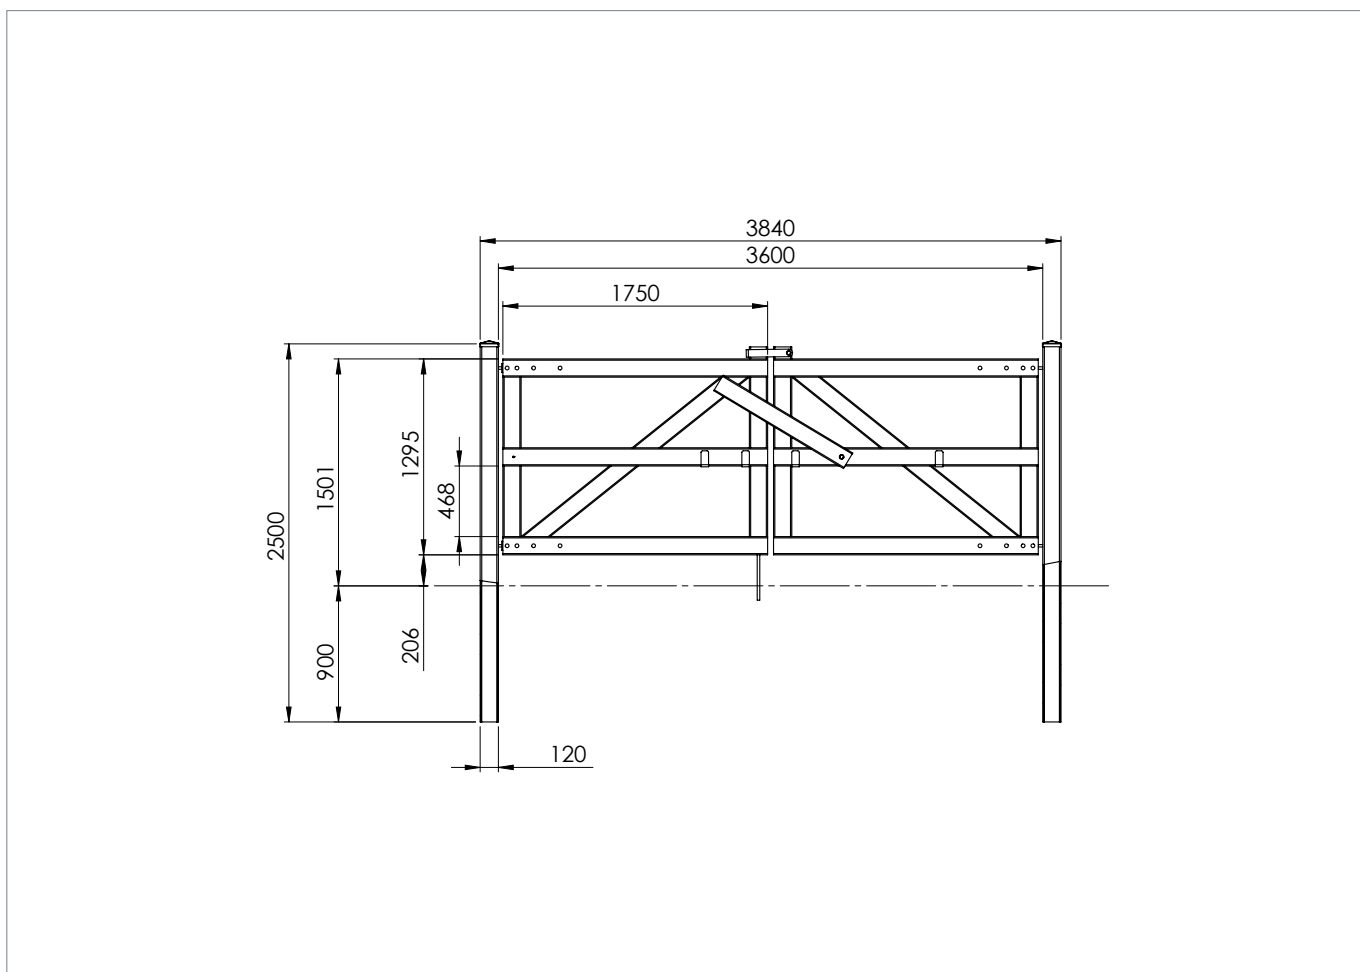

12 x 12 x 250 cm

Details Connector for Gate Post:

10 x 11 x 11 cm

Drilled, radius R10

Model:

Metal posts, galvanized and varnished

Connector enables gate post to be fixed onto the pasture system

Gate post is designed flexibly for 3 or 5 recesses

 Brown

 MADE IN GERMANY

HAHN
KUNSTSTOFFE

PASTURE DOUBLE FIELD GATE L = 360 CM FOR 3 OR 5 BARS

PASTURE SINGLE ACCESS GATE L = 178 CM FOR 3 OR 5 BARS

PASTURE DOOR SYSTEM L = 103 CM FOR 3 OR 5 RECESSES

CONNECTOR GATEPOST

SYSTEM COMPONENTS

Double field gate – 3 bar				
Colour	Length 1 (cm)	Length 2 (cm)	Weight (approx. kg)	Order No
■ Brown	384.0	360.0	187.0	KTB 002

Single access gate – 3 bar				
Colour	Length 1 (cm)	Length 2 (cm)	Weight (approx. kg)	Order No
■ Brown	115.0	103.0	78.0	KTB 006
■ Brown	190.0	178.0	88.0	KTB 004

Double field gate – 5 bar				
Colour	Length 1 (cm)	Length 2 (cm)	Weight (approx. kg)	Order No
■ Brown	384.0	360.0	214.0	KTB 001

Single access gate – 5 bar				
Colour	Length 1 (cm)	Length 2 (cm)	Weight (approx. kg)	Order No
■ Brown	115.0	103.0	86.0	KTB 005
■ Brown	190.0	178.0	100.0	KTB 003